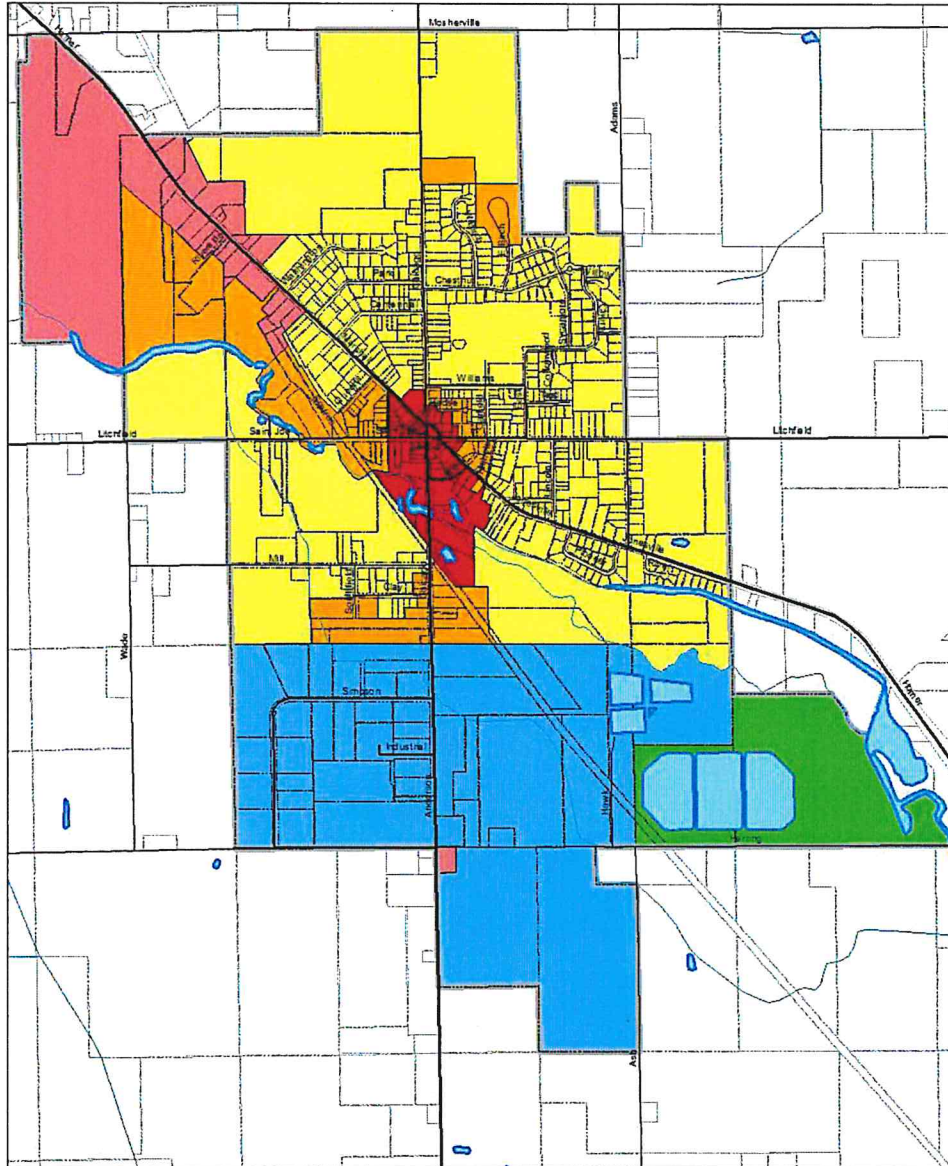

Appendix I
Zoning Map

City of Litchfield
Zoning Map

Date of Last Rezoning: September 17, 2019
Date of Last Map Update: November 26, 2015

Legend

-  R-1 Residential District
-  R-2 Residential District
-  B-1 Highway Business District
-  B-2 General Business District
-  I-1 Industrial District
-  P-1 Parks/Public Owned District