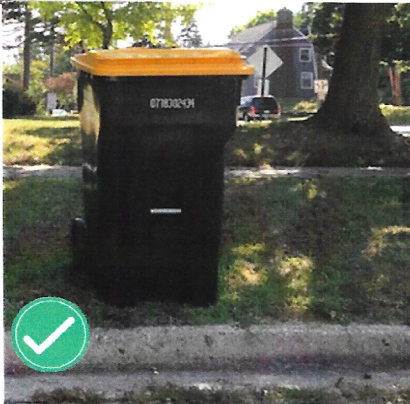

PARK IT.

- Carts should be placed the night before your collection day.
- Carts should be placed within 3 feet of the street.